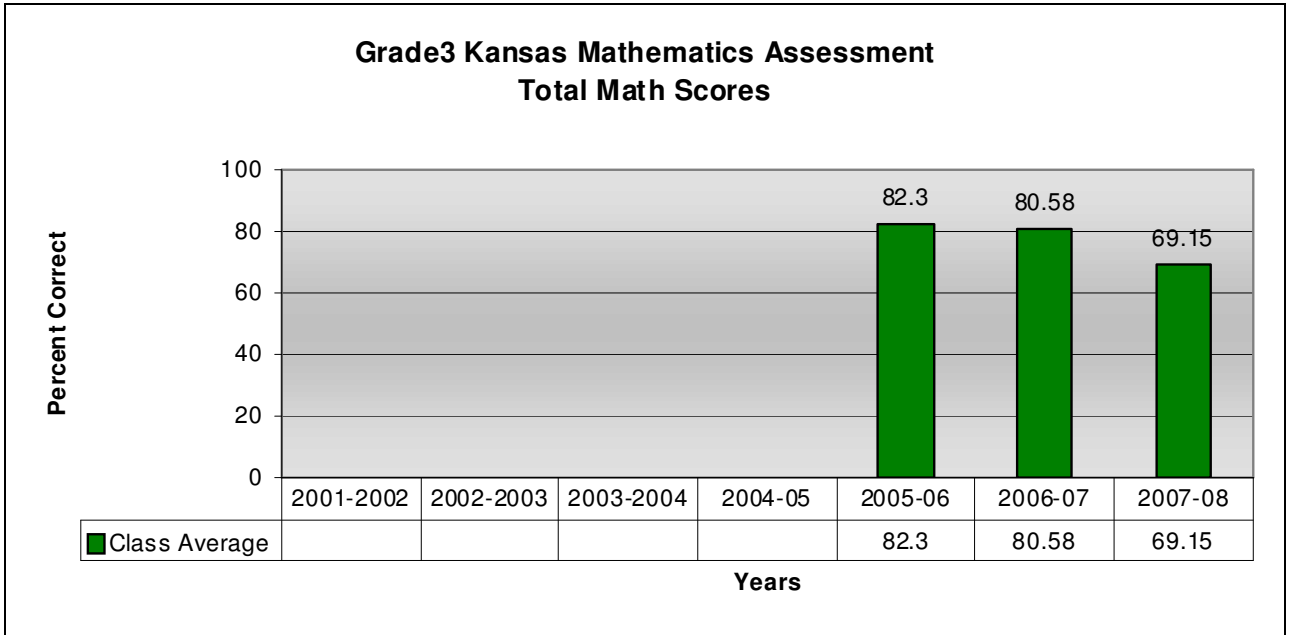

State Math Assessment Average Scores

### Grade 5 Kansas Mathematics Assessment Total Math Scores