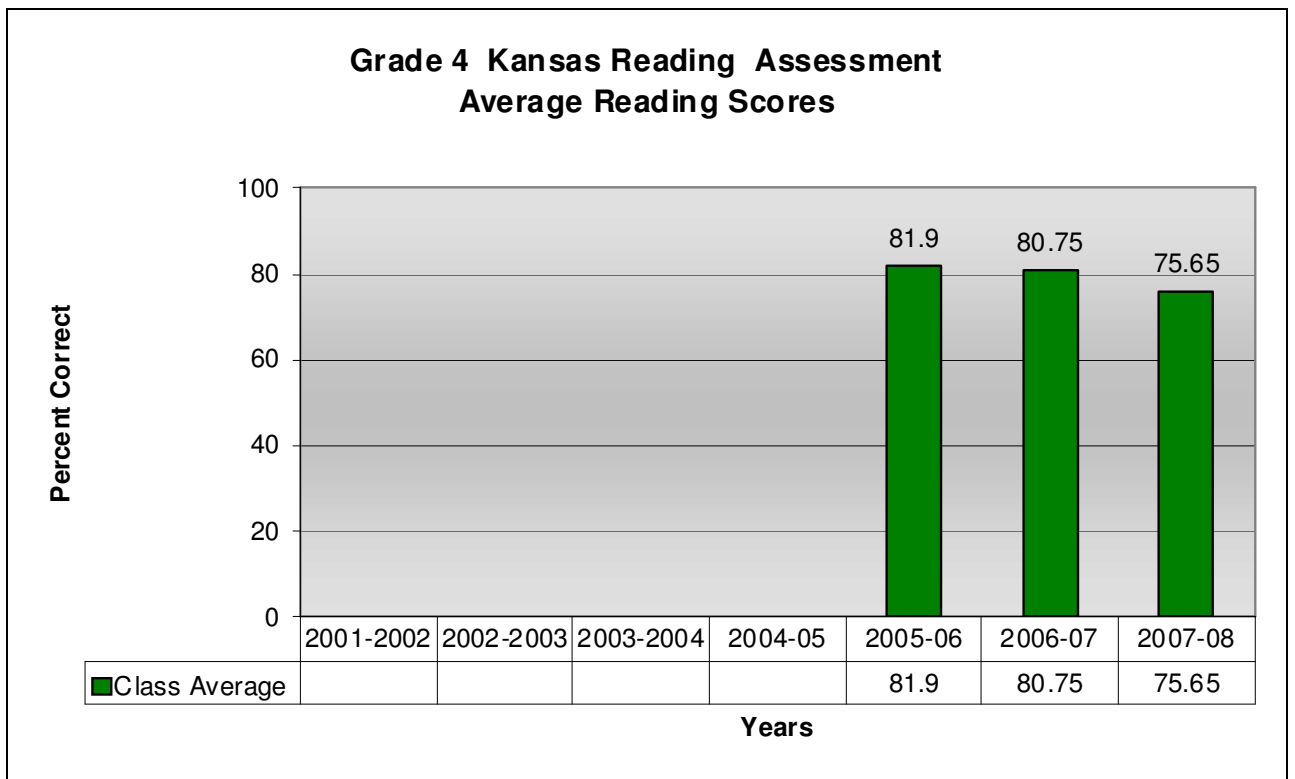

State Reading Assessment Average Scores

Grade 5 Kansas Reading Assessment Average Reading Scores

Grade 6 Kansas Reading Assessment Average Reading Scores

Grade 7 Kansas Reading Assessment Average Reading Scores

Grade 8 Kansas Reading Assessment Average Reading Scores

Grade 11 Kansas Reading Assessment Average Reading Scores