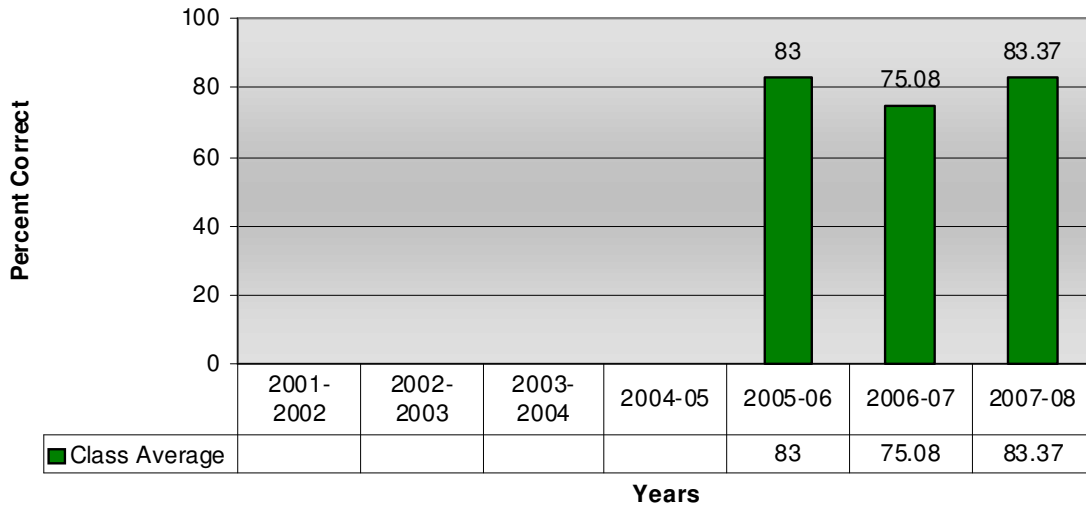

State Reading Assessment Average Scores

Grade 5 Kansas Reading Assessment Average Reading Scores

Grade 6 Kansas Reading Assessment Average Reading Scores

Grade 7 Kansas Reading Assessment Average Reading Scores

Grade 8 Kansas Reading Assessment Average Reading Scores

Grade 11 Kansas Reading Assessment Average Reading Scores