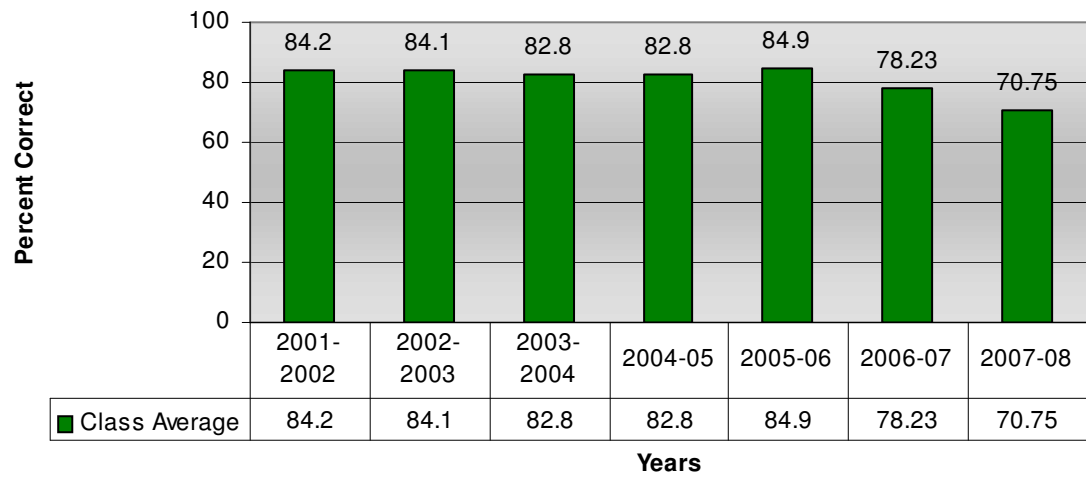

State Reading Assessment Average Scores

Grade 5 Kansas Reading Assessment Average Reading Scores

Grade 6 Kansas Reading Assessment Average Reading Scores

Grade 7 Kansas Reading Assessment Average Reading Scores

Grade 8 Kansas Reading Assessment Average Reading Scores

Grade 11 Kansas Reading Assessment Average Reading Scores