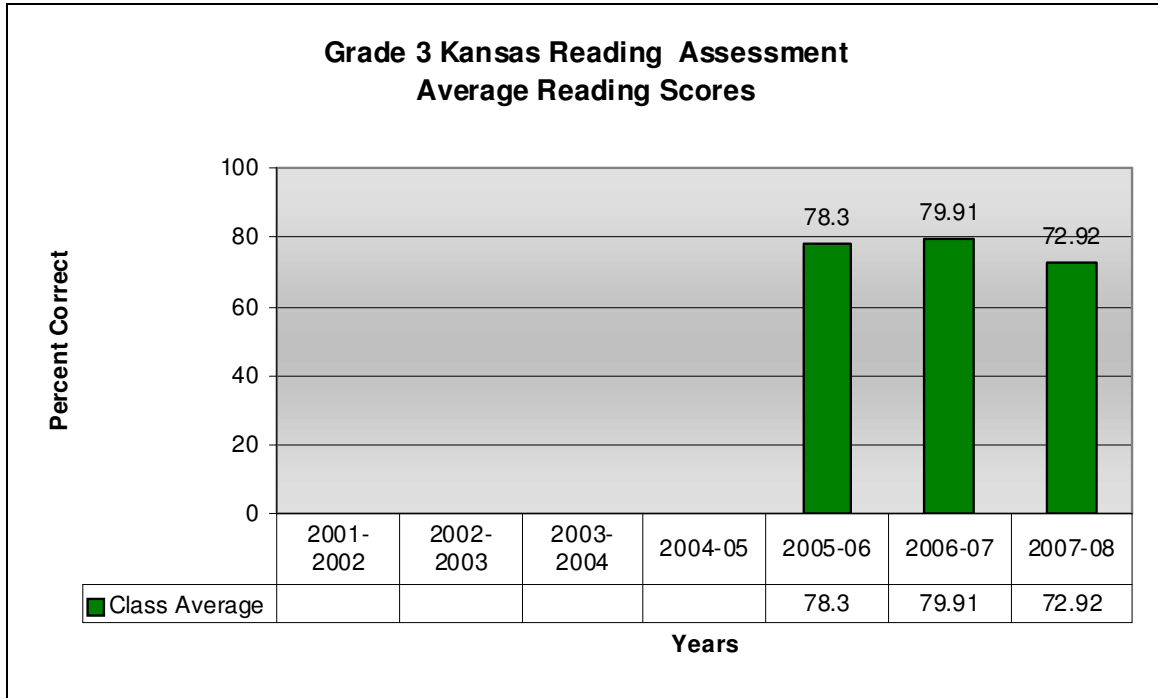

State Reading Assessment Average Scores

Grade 5 Kansas Reading Assessment Average Reading Scores

Grade 6 Kansas Reading Assessment Average Reading Scores

Grade 7 Kansas Reading Assessment Average Reading Scores

Grade 8 Kansas Reading Assessment Average Reading Scores

Grade 11 Kansas Reading Assessment Average Reading Scores