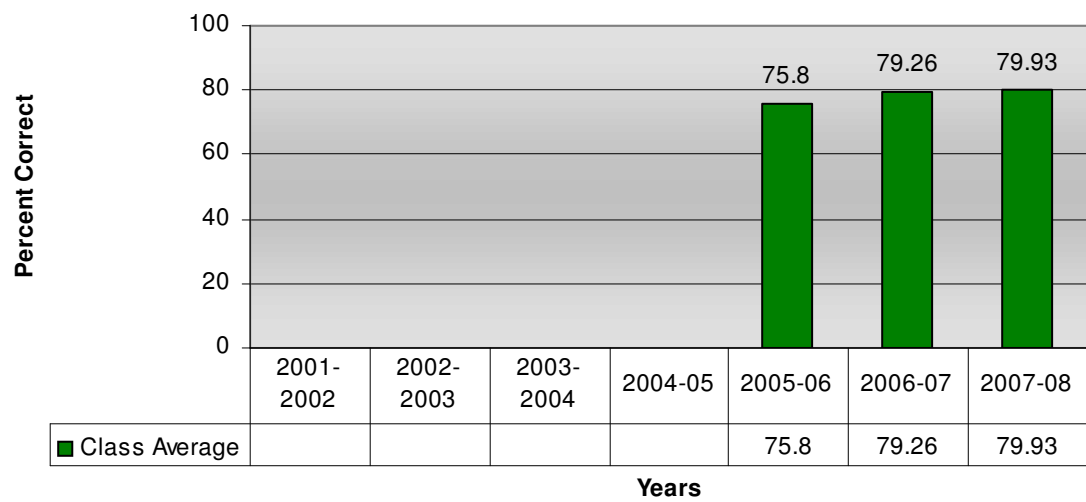

State Reading Assessment Average Scores

Grade 5 Kansas Reading Assessment Average Reading Scores

Grade 6 Kansas Reading Assessment Average Reading Scores

Grade 7 Kansas Reading Assessment Average Reading Scores

Grade 8 Kansas Reading Assessment Average Reading Scores

Grade 11 Kansas Reading Assessment Average Reading Scores