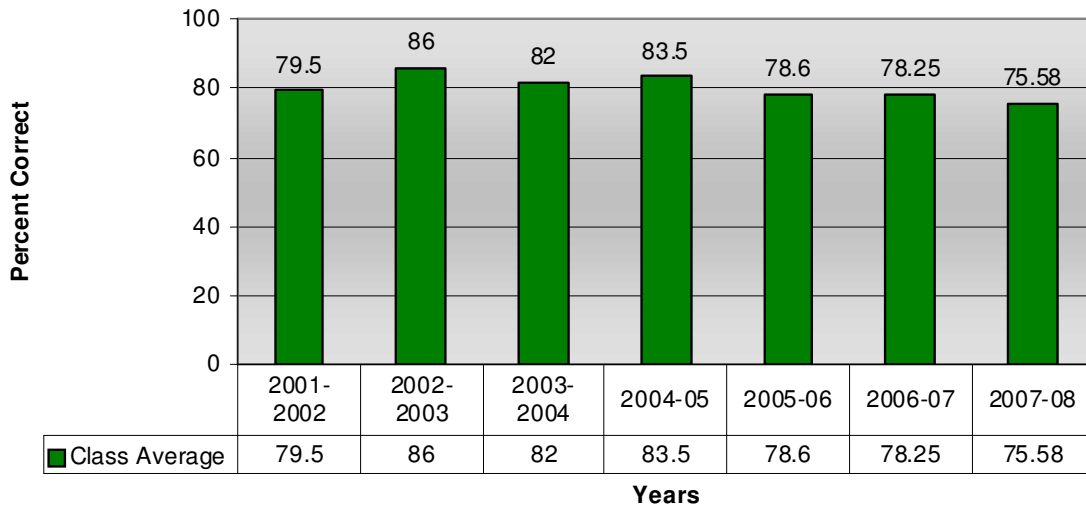

State Reading Assessment Average Scores

Grade 5 Kansas Reading Assessment Average Reading Scores

Grade 6 Kansas Reading Assessment Average Reading Scores

Grade 7 Kansas Reading Assessment Average Reading Scores

Grade 8 Kansas Reading Assessment Average Reading Scores

Grade 11 Kansas Reading Assessment Average Reading Scores