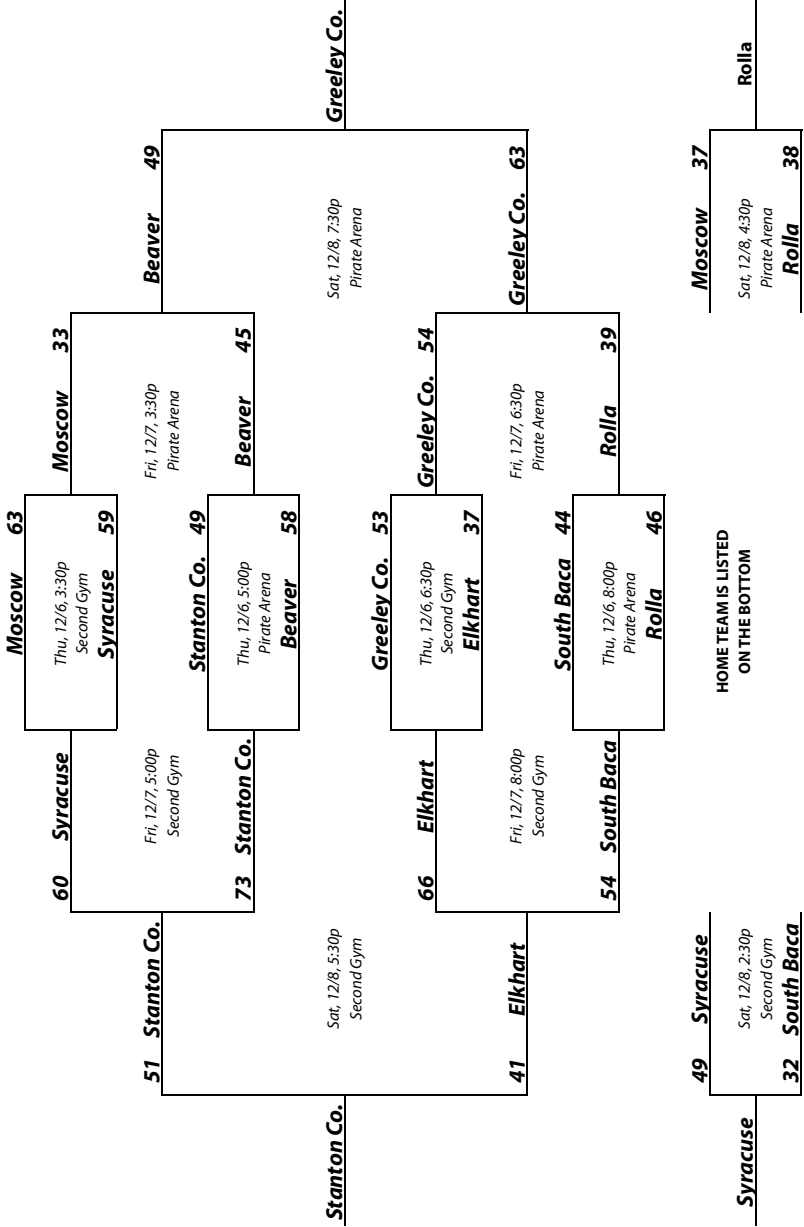

BOYS BRACKET

ROLLA SHOWCASE INVITATIONAL