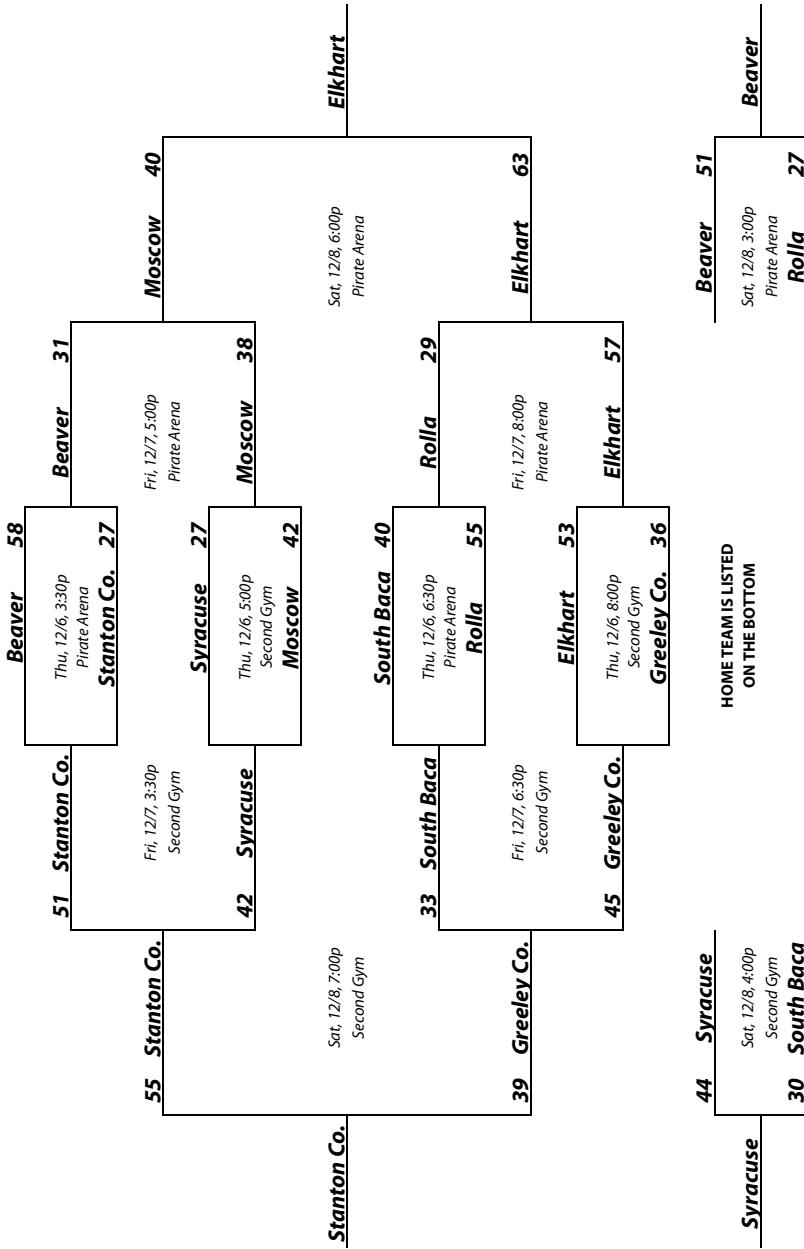

SYRACUSE

BULLDOGS

League: Hi-Plains

Colors: Orange & Black

GIRLS TEAM

#	Name	Ht.	Grade
1	Dallie Vernon	5'1	JR
2	Kiah Rash	5'2	JR
5	Amy Norton	5'3	JR
10	Lakota Stucky	5'4	SO
12	Madison Stum	5'9	FR
14	Mallory Horton	5'6	FR
24	Delaney Pollart	5'10	SO
33	Sydney Brown	5'8	SO
34	Rachel Horton	5'7	SR
35	Kassie Baeza	5'9	JR

Head Coach: Bryce Simon

Assistant Coach: Kent Brown

Managers: Zoe Andazola, Haley Bennett & Morgon Stum

BOYS TEAM

#	Name	Ht.	Grade
3	Jacob Barnes	5'11"	SR
4	Jose Ramos	5'4"	SR
11	Kalob Newton	5'10"	SR
12	Dallas Barnes	5'6"	JR
15	Kyle Dupree	6'0"	SR
21	Dexter English	6'0"	SO
22	Leonel Romero	5'10"	SR
23	Tierney Cashler	6'0"	JR
24	Wayne York	5'9"	JR
25	Dusty Simon	6'0"	SO
30	Scot Schwieterman	5'7"	SR
33	Austin Wilson	6'2"	SR

Head Coach: Jeff Mathias

Assistant Coach: Jason Marlin

Manager: Gage Stileau

SYRACUSE HIGH SCHOOL

Superintendent: Kenny Bridges • Principal: Paul Zuzelski • Athletic Director: Marty Lehman

Cheer Sponsor: Lora Horton

Cheerleaders: Haley Bennett, Brittany Gray, Dakota Garcia, Alex Englert,
Rachel Horton, Mallory Horton & Blanca Talamontes

GIRLS BRACKET

ROLLA SHOWCASE INVITATIONAL