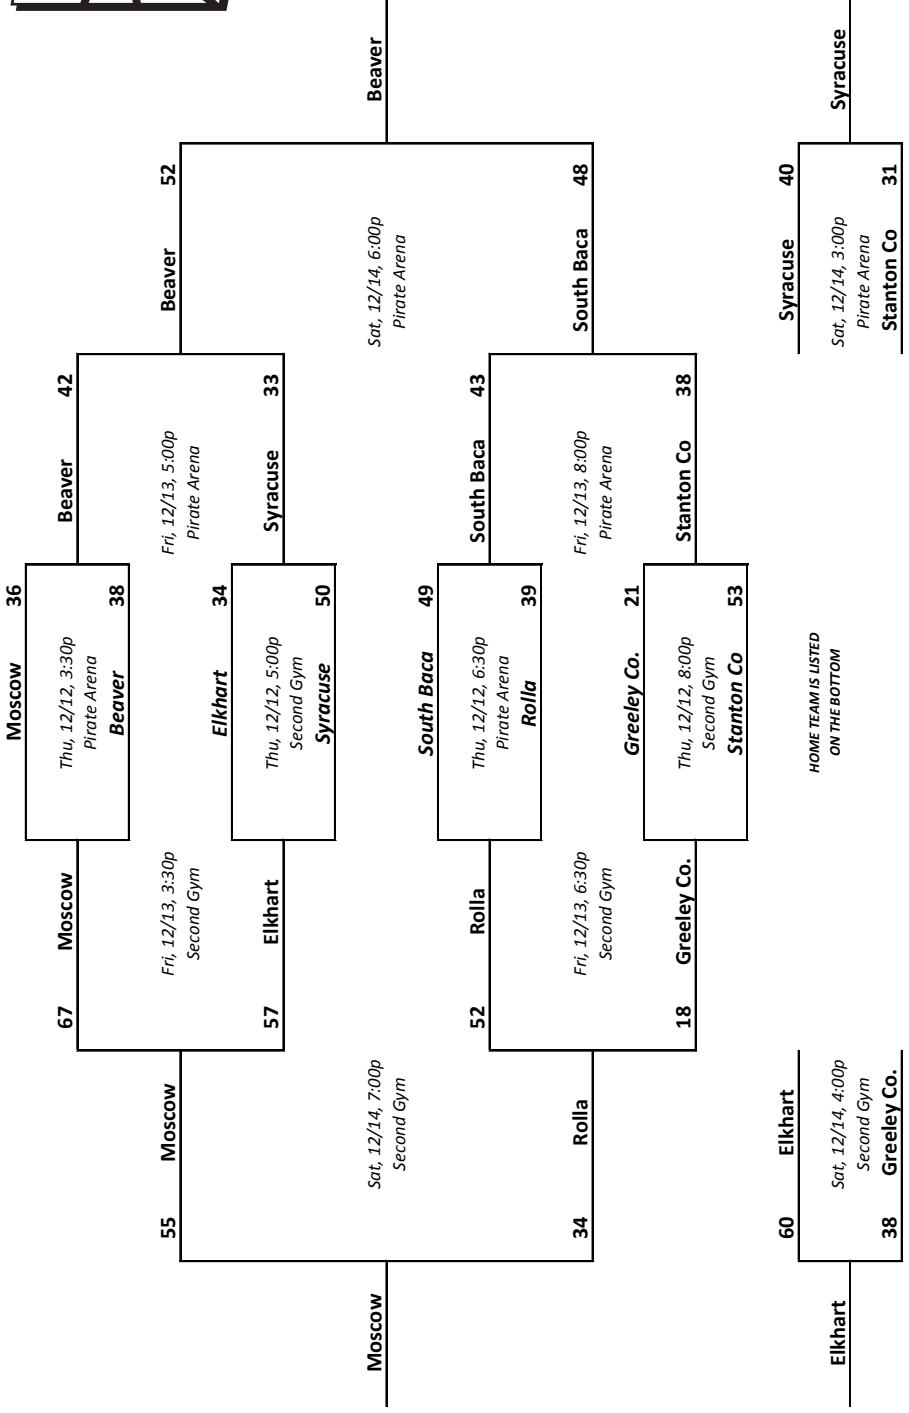

SYRACUSE BULLDOGS

League: High Plains • Colors: Orange & Black

GIRLS

#	Name	Ht.	Year
2	Kiah Rash	5'5"	SR
5	Amy Norton	5'6"	SR
10	Lakota Stucky	5'6"	JR
11	Justine Wilson	5'6"	JR
12	Madison Stum	5'11"	SO
14	Mallory Horton	5'8"	SO
15	Lupita Ramos	5'6"	SO
22	Reagan Wilson	5'8"	FR
24	Delaney Pollart	5'10"	JR
32	Lauren Durler	5'6"	FR
33	Sydney Brown	5'8"	JR
35	Kassie Baeza	5'9"	SR

Head Coach: Bryce Simon

Assistant Coaches: Kent Brown & Jennifer Lehman

Managers: Morgon Stum, Madison Wilson & Shania Wilson

BOYS

#	Name	Ht.	Year
2	Cesar Leyva	5'9"	JR
3	Esau Moreno	5'5"	SO
4	Dallas Barnes	5'10"	SR
11	Diego Leyva	5'11"	SO
12	Chase Keller	5'10"	JR
13	Cameron Coleman	6'4"	JR
15	Lance Stimatze	6'0"	SO
20	Levi Moreno	5'8"	SR
21	Dex English	6'0"	JR
22	Mike Owens	6'1"	FR
23	Tierney DeWitt	6'3"	SR
24	Casey English	5'11"	SO

Head Coach: Jeff Mathias

Assistant Coach: Jason Marlin

Managers: Raul Leyva & Shay Schwieterman

Superintendent: Kenny Bridges • Principal: Paul Zuzelski • Athletic Director: Marty Lehman

Cheer Sponsor: Lora Horton

Cheerleaders: Faith Barnes, Haley Bennett, Alex Englert, Kia Harmon, Savannah Jantz, Isabel Leyva, Blanca Talamontes, Paola Varela & Mia Wilson

2013 GIRLS BRACKET