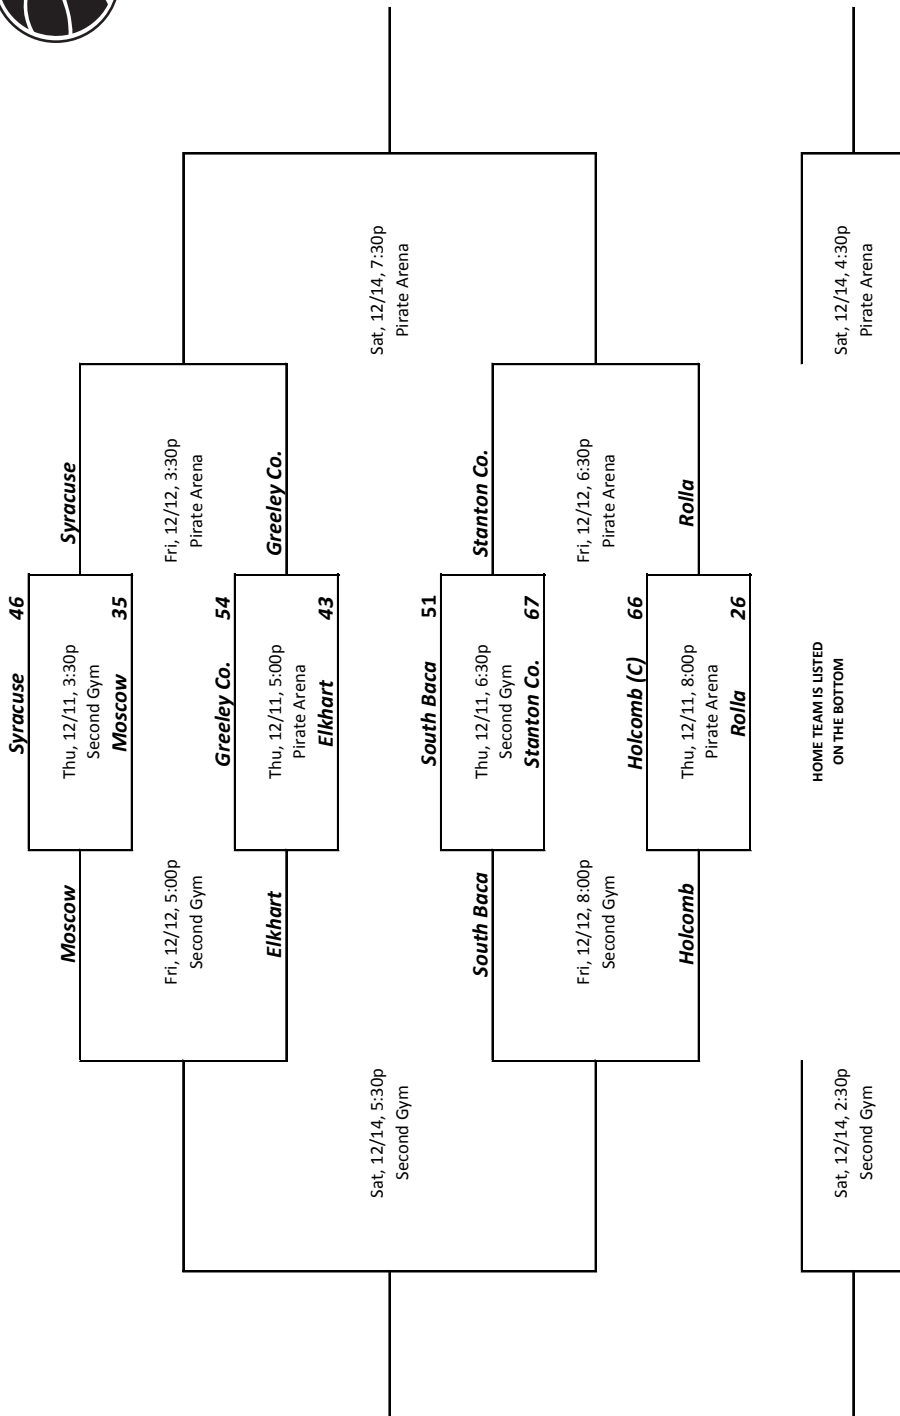

BOYS BRACKET - 2014