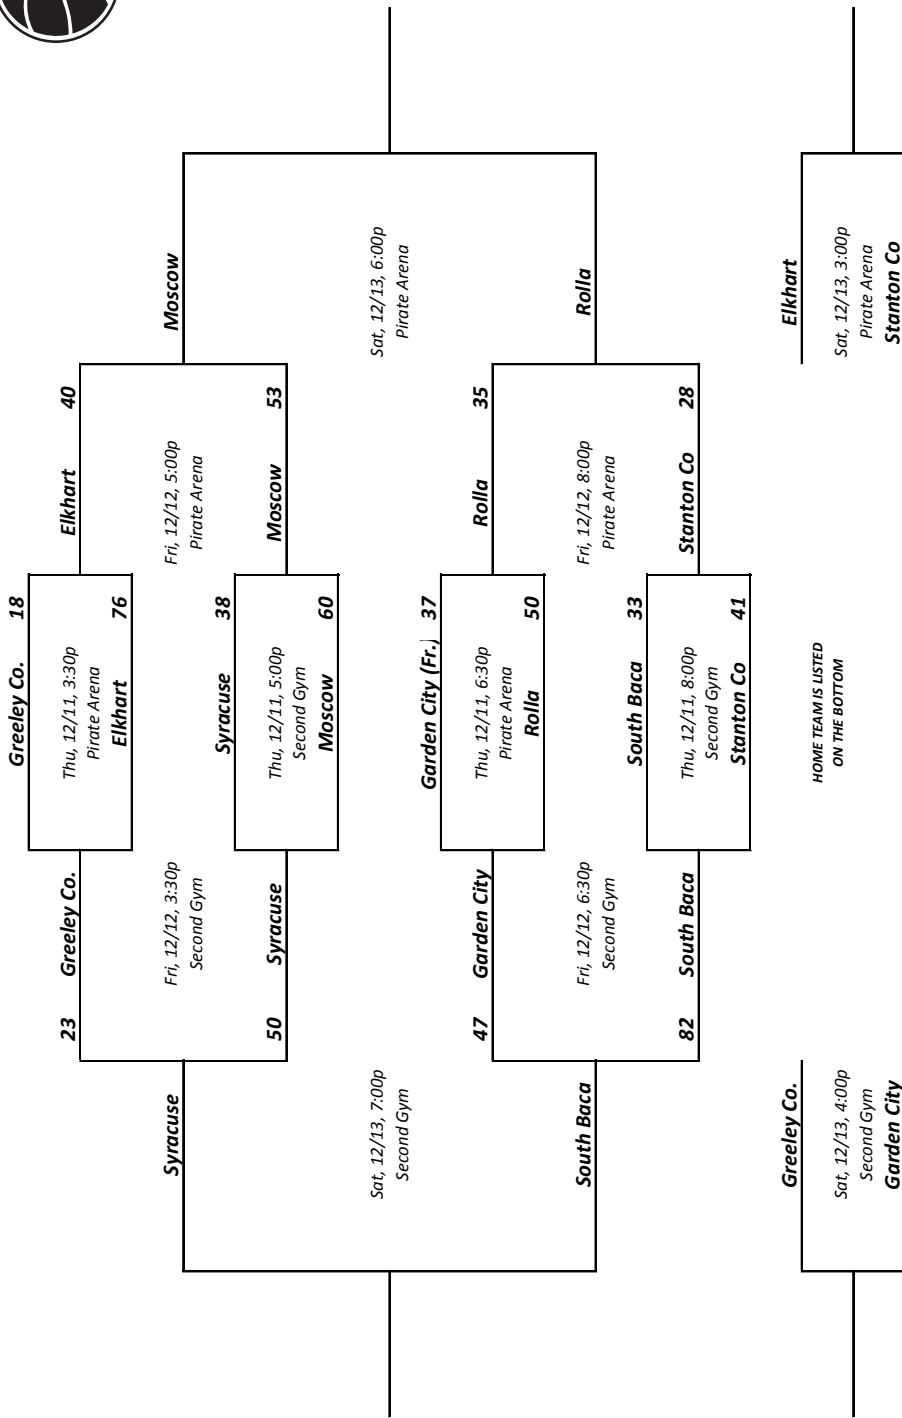

SYRACUSE BULLDOGS

LEAGUE: HIGH PLAINS

COLORS: ORANGE & BLACK

GIRLS

#	Name	Ht.	Year
3	Lauryn Lamb	5'5"	JR
4	Emily Finlay	5'4"	FR
5	Kendi Keller	5'7"	FR
10	Lakota Stucky	5'4"	SR
11	Justine Wilson	5'1"	SR
12	Madison Stum	5'9"	JR
15	Lupita Ramos	5'3"	JR
22	Reagan Wilson	5'9"	SO
24	Delaney Pollart	5'10"	SR
25	Catie Wharton	5'7"	SO
32	Lauren Durler	5'5"	SO
33	Sydney Brown	5'7"	SR

Head Coach: Bryce Simon

Assistant Coaches: Kent Brown & Jennifer Lehman

BOYS

#	Name	Ht.	Year
2	Cesar Leyva	5'9"	SR
3	Esau Moreno	5'4"	JR
4	Diego Leyva	5'10"	JR
10	Christopher Lozar	6'0"	FR
12	Chase Keller	5'9"	SR
13	Cameron Coleman	6'3"	SR
20	Kelby Smith	5'11"	JR
21	Dexter English	6'0"	SR
22	Mike Owens	6'0"	SO
23	Dusty Simon	6'0"	SR
24	Casey English	5'11"	JR
25	Jake Phillips	5'10"	SR
30	Garrett Wilson	5'10"	SO

Head Coach: Jeff Mathias

Assistant Coaches: Jason Marlin & Tanner Smith

Superintendent: Kenny Bridges • Principal: Paul Zuzelski • Athletic Director: Marty Lehman

Cheer Sponsors: Lora Horton & Marco Jacobo

Cheerleaders: Faith Barnes, Macey McWeese, Alex Englert, Jackie Englert,
Joyia Giancola, Megan Phillips, Kate Plunkett & Blanca Talamontes

GIRLS BRACKET - 2014